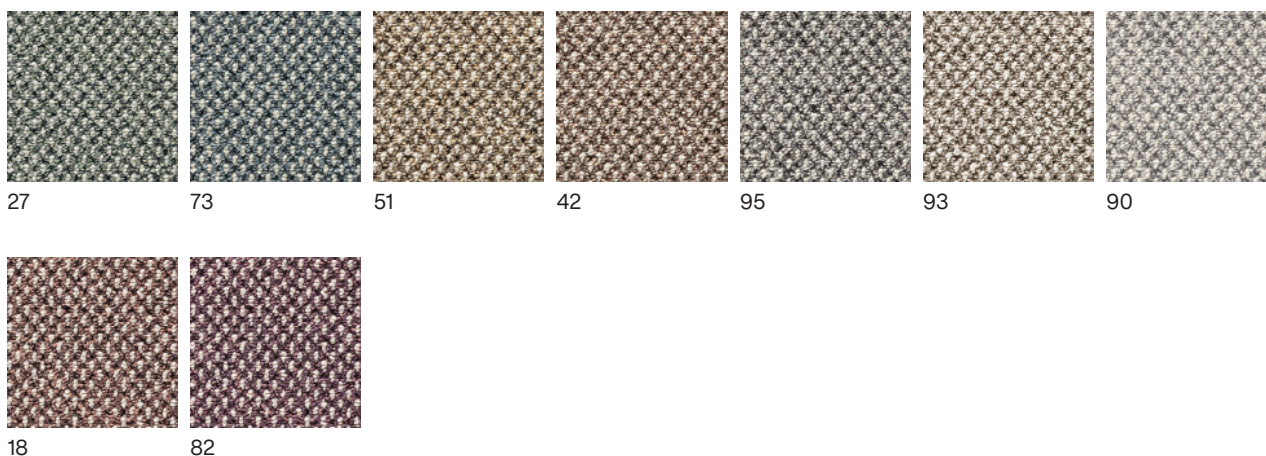

LYCKA

RITZY COLLECTION

itc

LYCKA

RITZY COLLECTION

**LAY THE
FOUNDATION FOR
YOUR TRENDY AND
CHEERFUL RATTAN
INTERIOR WITH
THIS DIAGONALLY-
PATTERNED CARPET
IN STYLISH, LIGHT
REED HUES.**

LYCKA

RITZY COLLECTION

COLOURS

Standard neutrals

WIDTH

4 m

PRODUCT FEATURES

STRUCTURE	PILE HEIGHT	YARN	PERFORMANCE	BACKING
Fine loop pile	Medium	60% PA - 40% PP	Heavy domestic	Ultratex® back (100% recycled PET)

For further general information, check our technical document.*