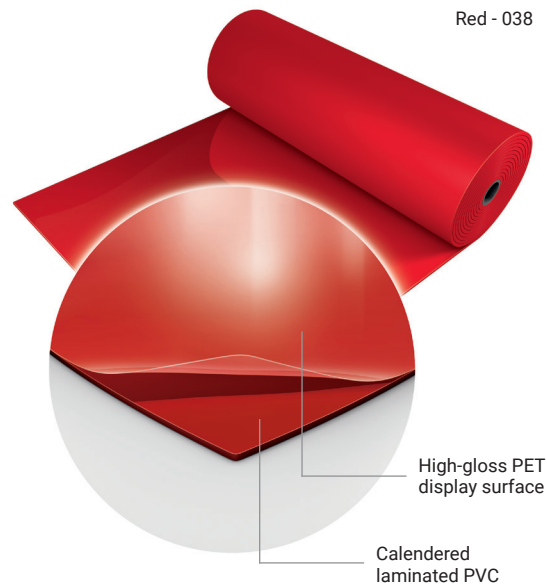

Harlequin Hi-Shine™

Harlequin Hi-Shine is the ideal floor for television, concerts, display and exhibitions, as well as for use within theatres and for operatic productions. It rolls out easily and provides a breathtaking glossy finish.

Harlequin Hi-Shine adds lustre to any occasion. It's specified for loose-lay installation and its special high-gloss surface is superior to urethane for scratch-resistance, providing a shiny, reflective surface.

Specification guide

Permanent or Portable	Portable
Roll width	1.5m
Roll length	10m, 15m, 20m, 30m*
Colours	Black, White, Red, Blue, Grey, Gold, Silver
Thickness	1.5mm
Weight	1.96kg/m ²
Fire rating	Bfl-s1 (EN 13501-1)
Health and Safety	REACH compliant

*Availability dependent on colour

Red - 038

Black - 005

White - 019

Gold - 050

Grey - 002

Blue - 039

Silver - 025