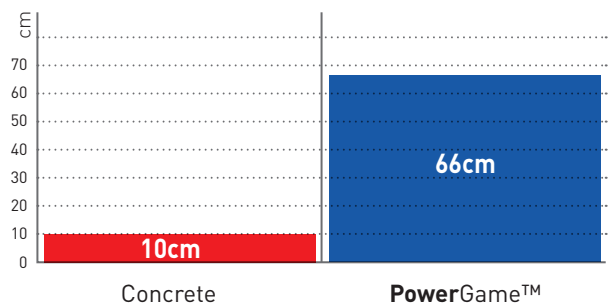

PowerGame™

Unparalleled safety for sports