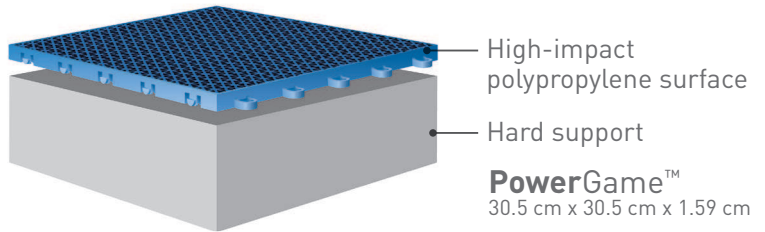

PowerGame™ significantly improves the playing comfort in comparison to asphalt or concrete.

PowerGame™

Unparalleled safety for sports

POWERGAME™

ENGINEERED FOR ATHLETES

Players develop their skills on a championship-tested surface that allows them to unleash their full potential. Sport Court delivers an unmatched combination of shock absorption, ball response, traction, and playability.

PowerGame™
30.5 cm x 30.5 cm x 1.59 cm

- ① **Double-tier** for increased shock absorption
- ② **Patented interlocking system** designed to support the movements of athletes and reduce the risk of injury
- ③ **UV stabilizers** maximize colour-fastness
- ④ **Backing** designed to promote drainage