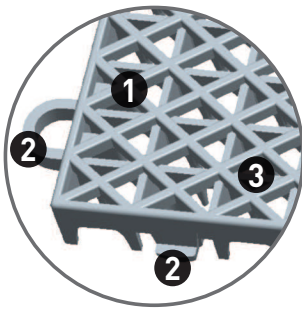

Sport Court floors do not require yearly, costly refinishing.

1,000 SQM = 4H + 2H

of court

of installation

of game line marking

with a **4-person team**
non-skilled

COMFORT & SAFETY

The standardized head impact test [EN1177] measures how far a child can fall before sustaining an injury.

PowerGame™ significantly improves the playing comfort in comparison to asphalt or concrete.

PowerGame™

Unparalleled safety for sports

POWERGAME™

ENGINEERED FOR ATHLETES

Players develop their skills on a championship-tested surface that allows them to unleash their full potential. Sport Court delivers an unmatched combination of shock absorption, ball response, traction, and playability.

PowerGame™
30.5 cm x 30.5 cm x 1.59 cm

- ① **Double-tier** for increased shock absorption
- ② **Patented interlocking system** designed to support the movements of athletes and reduce the risk of injury
- ③ **UV stabilizers** maximize colour-fastness
- ④ **Backing** designed to promote drainage