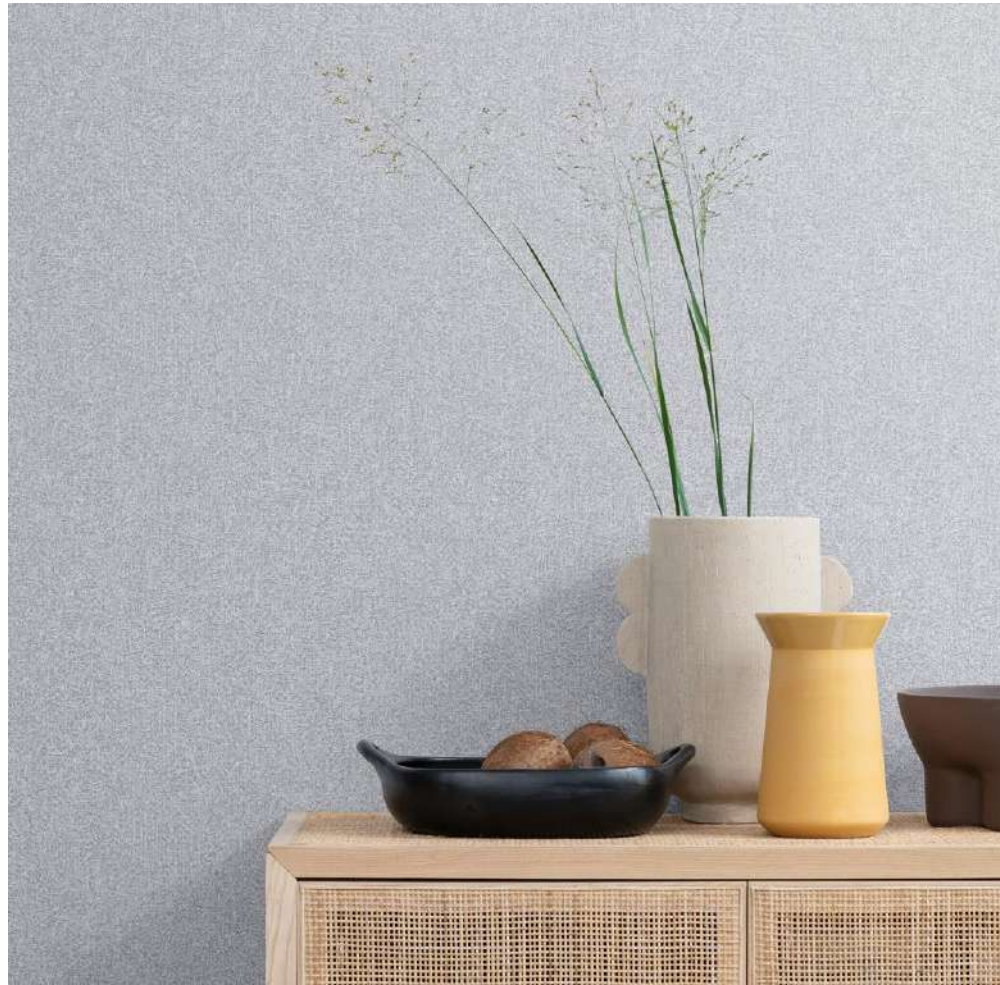

rasch

COMPOSITION