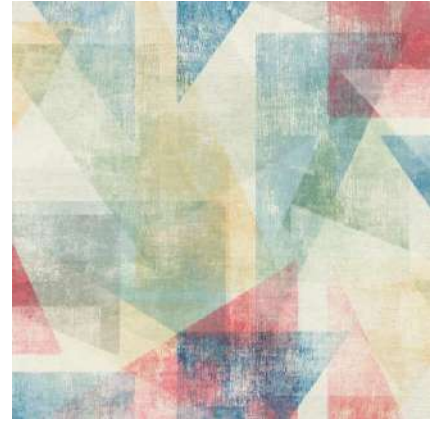

617948

617955

617962

617979