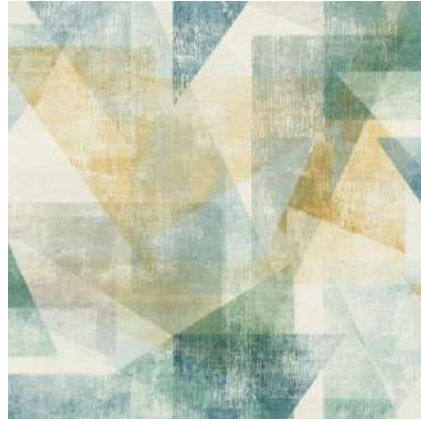

617948

617955

617962

617979