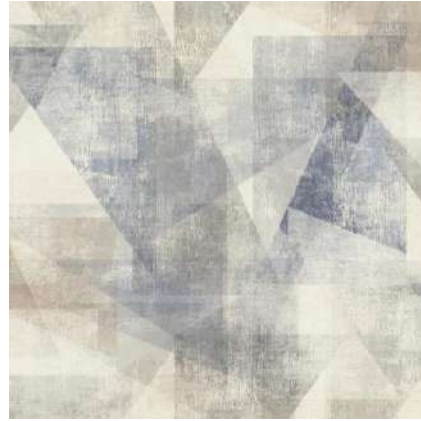

617948

617955

617962

617979