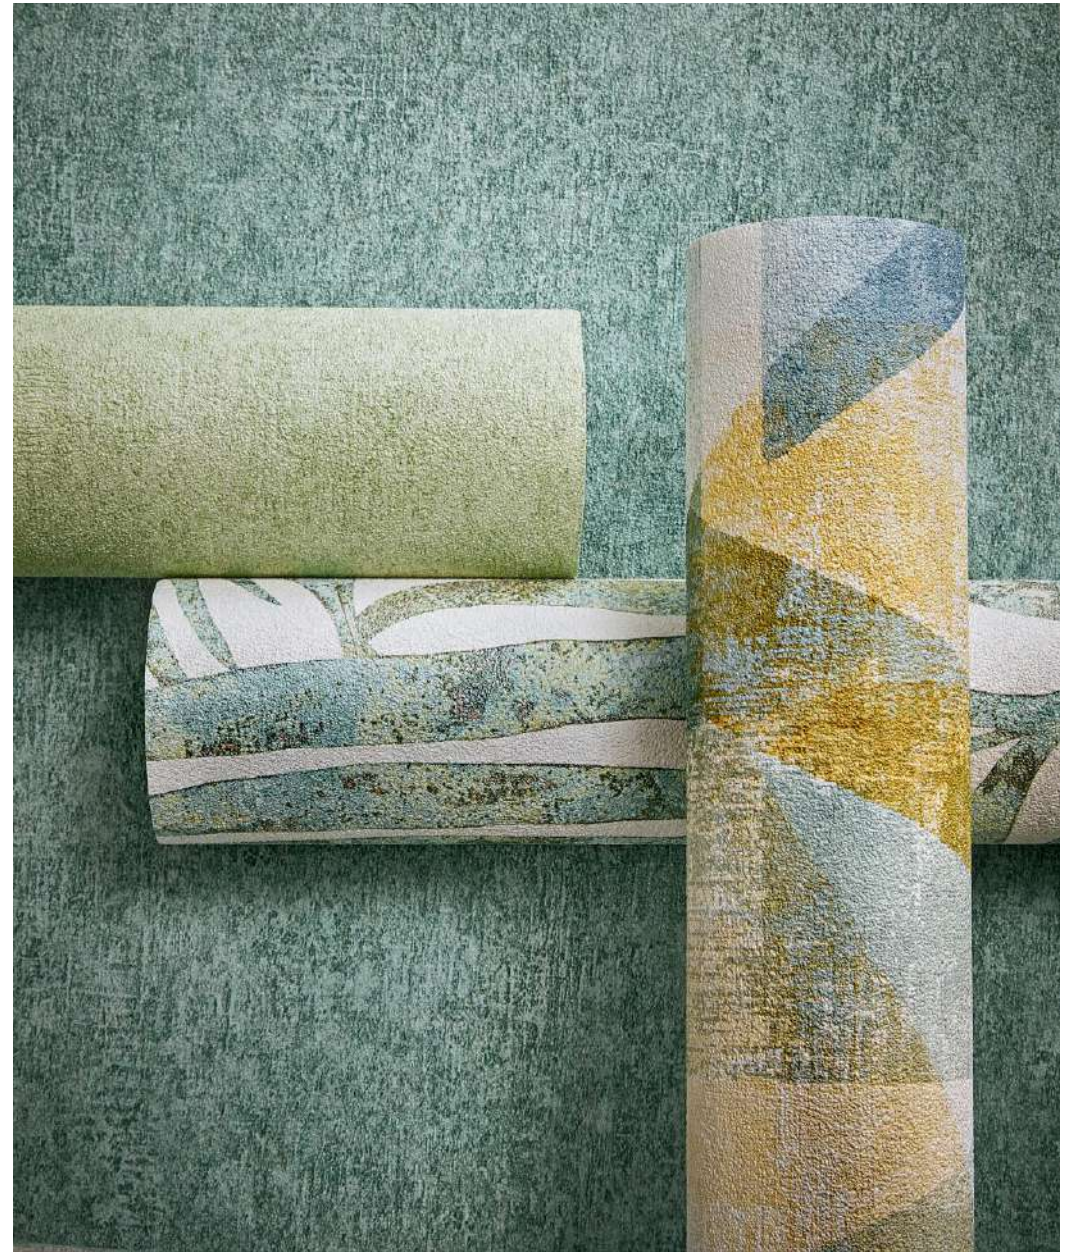

Facts

- Non-woven wallcovering collection
- 34 wallcoverings
- 10,05 x 0,53 m
- Taste Collection