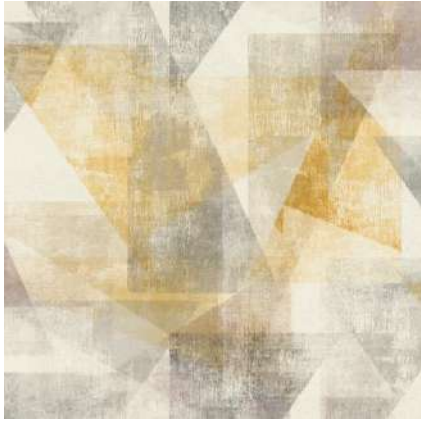

617948

617955

617962

617979