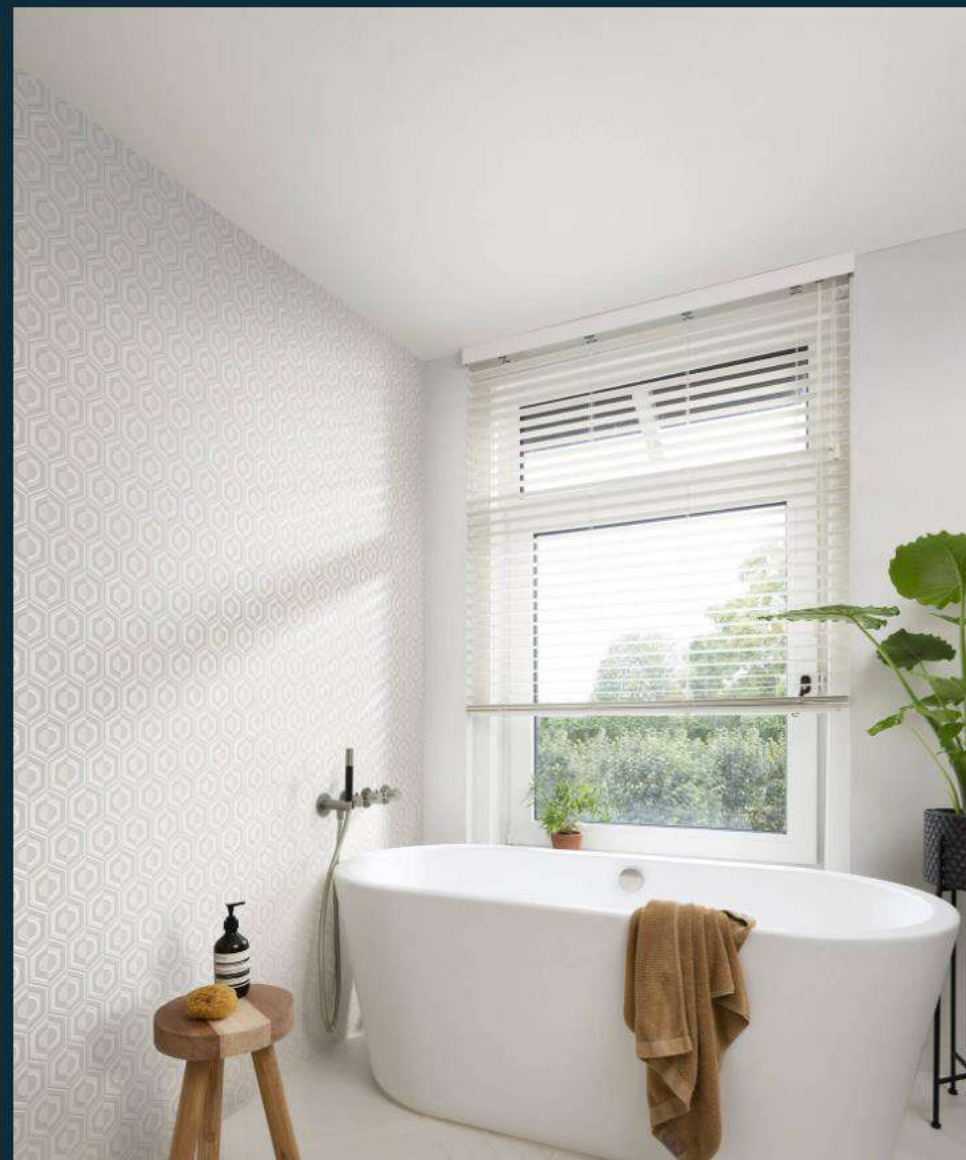

Sophia

non-woven wallcovering collection

10,05 m length x 0,53 m wide

35 wallcoverings, 6 murals

taste collection